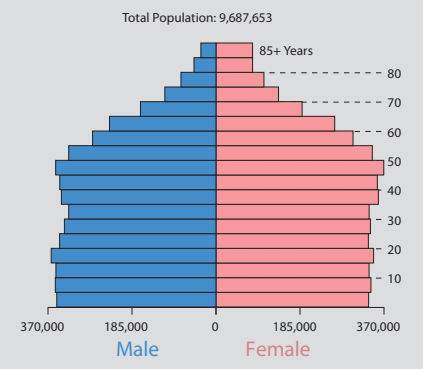

2010 Census: Georgia Profile

Population Density by Census Tract

Georgia Population 1970 to 2010

2010	9,687,653
2000	8,186,453
1990	6,478,216
1980	5,463,105
1970	4,589,575

ALBANY-DOUGHERTY COUNTY

State Race* Breakdown

Hispanic or Latino (of any race) makes up 8.8% of the state population.

Population by Sex and Age

Housing Tenure

People per Square Mile by Census Tract