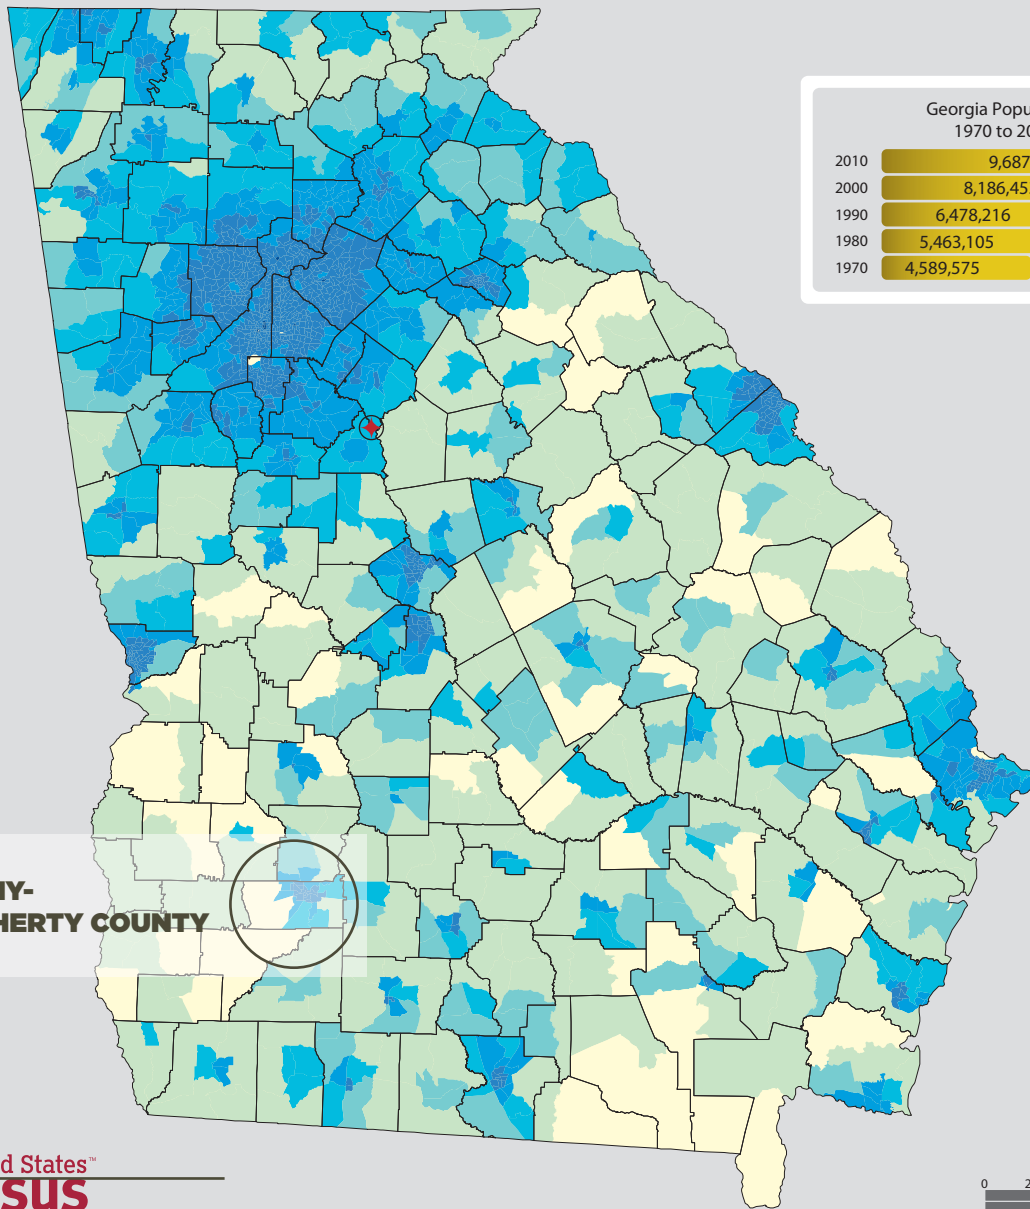

2010 Census: Georgia Profile

Population Density by Census Tract

Georgia Population 1970 to 2010

2010	9,687,653
2000	8,186,453
1990	6,478,216
1980	5,463,105
1970	4,589,575

ALBANY-DOUGHERTY COUNTY

State Race* Breakdown

Hispanic or Latino (of any race) makes up 8.8% of the state population.

Population by Sex and Age

Housing Tenure

People per Square Mile by Census Tract