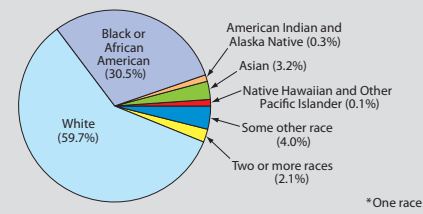

2010 Census: Georgia Profile

Population Density by Census Tract

Georgia Population 1970 to 2010

2010	9,687,653
2000	8,186,453
1990	6,478,216
1980	5,463,105
1970	4,589,575

ALBANY-DOUGHERTY COUNTY

State Race* Breakdown

Hispanic or Latino (of any race) makes up 8.8% of the state population.

Population by Sex and Age

Housing Tenure

People per Square Mile by Census Tract