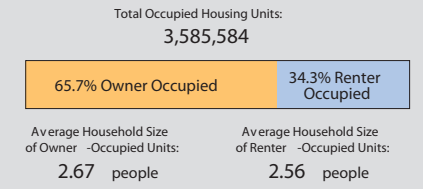

2010 Census: Georgia Profile

Population Density by Census Tract

Georgia Population 1970 to 2010

2010	9,687,653
2000	8,186,453
1990	6,478,216
1980	5,463,105
1970	4,589,575

ALBANY-DOUGHERTY COUNTY

State Race* Breakdown

Hispanic or Latino (of any race) makes up 8.8% of the state population.

Population by Sex and Age

Housing Tenure

People per Square Mile by Census Tract